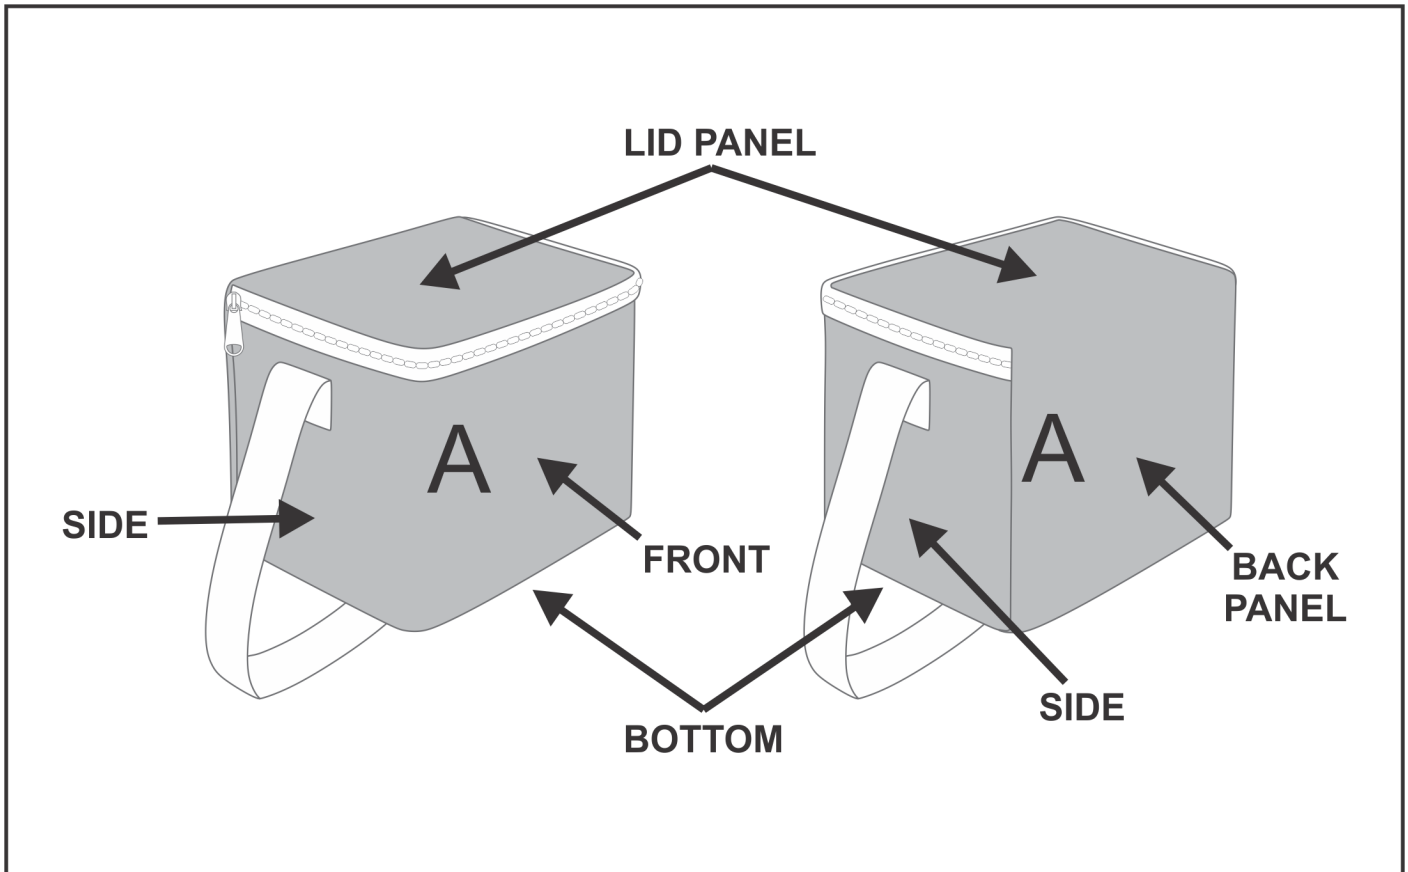

SG-HP-78-G

PPS Hoppla Sea Port 6 Can Cooler

Need to know:

- Includes 1-Position Sublimation (setup fees apply)
- **Please Note: We cannot guarantee 100% logo Alignment on all Brandable Panels.**

Branding Options:

Position A

1. Custom Sublimation A (CPSUB-A)
Full Colour
Size: 499mm wide x 669mm high